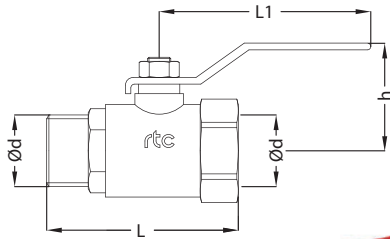

rtc TYPE SVFM

Standard ball valve with female to male connection / Kugelventil

Standard Ball Valve / Standart Kugelventil

| Connection / Anschluss | Order No / Bestellnr. | | L | L1 | h | Bar |
|------------------------|-----------------------|-----------------------|-----|-----|----|-----|
| | Ød Female | Ød Male | | | | |
| BSP 1/4 | | SVFM 13-R / SVFM 13-B | 57 | 109 | 35 | 25 |
| BSP 3/8 | | SVFM 17-R / SVFM 17-B | 57 | 109 | 35 | 25 |
| BSP 1/2 | | SVFM 21-R / SVFM 21-B | 65 | 109 | 44 | 25 |
| BSP 3/4 | | SVFM 26-R / SVFM 26-B | 72 | 109 | 47 | 25 |
| BSP 1 | | SVFM 33-R / SVFM 33-B | 86 | 119 | 52 | 25 |
| BSP 1-1/4 | | SVFM 42-R / SVFM 42-B | 102 | 137 | 57 | 25 |
| BSP 1-1/2 | | SVFM 48-R / SVFM 48-B | 110 | 162 | 73 | 25 |